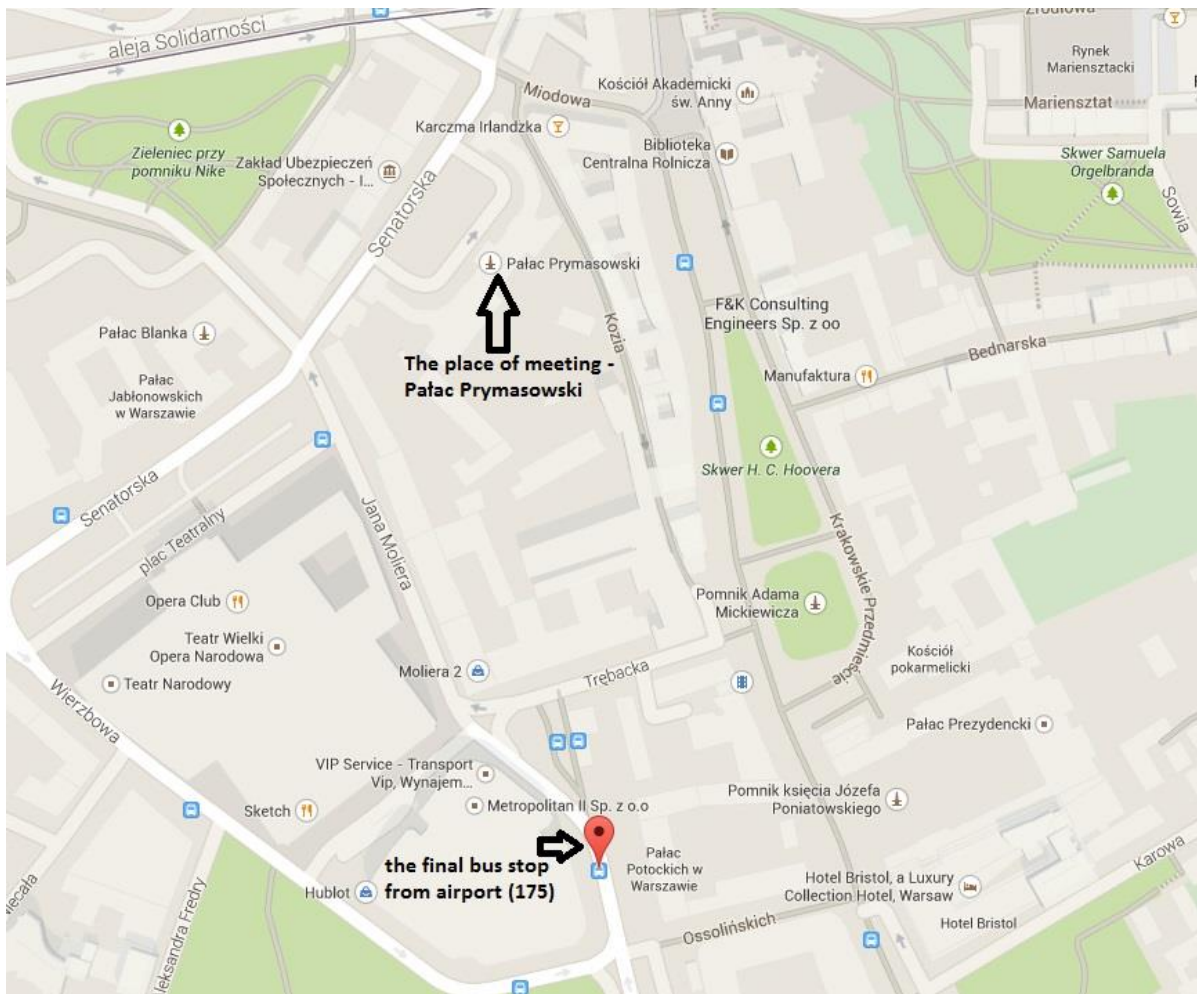

TRANSPORTATION

From Warsaw Chopin Airport (http://www.lotnisko-chopina.pl/en/passenger/access-and-car-parks/Public-transport/Public-transport?cl=en&set_language=en) and from Central Train Station we recommend you to take Bus 175 (from both starting points).

To reach the Conference venue (Pałac Prymasowski) you have to get off at the final stop. There is about a 10 minute walk from the 175 final bus stop to Pałac Prymasowski.

Map: walk from 175 final bus stop to Pałac Prymasowski.